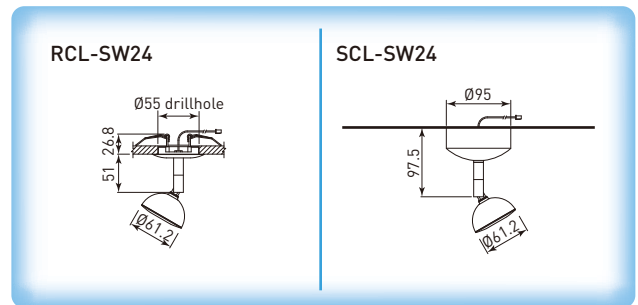

RCL-SW24NB

SCL-SW24ABN

Xlens 1 LED Swivel Spotlight SW24

- 3.5W
- With 38° optic lens
- With LD1050.1 LED driver

Illustration	Article Code	Model	Light color	Flux (lm)	Efficacy (lm/watt)
 <p>RCL-SW24NB</p>		• Recessed mounting, Ø55 drillhole			
	08.028024.221	RCL-SW24NB-CW	cool white	338	111
	08.028024.411	RCL-SW24ABN-WW	warm white	260	86
 <p>SCL-SW24ABN</p>		• Surface mounting			
	08.048024.221	SCL-SW24NB-CW	cool white	338	111
	08.048024.411	SCL-SW24ABN-WW	warm white	260	86